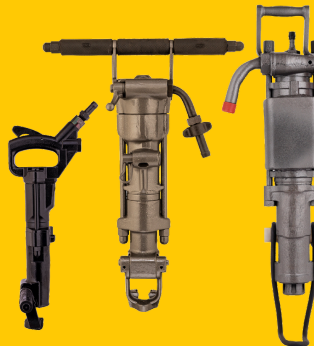

# ACE PB 117 PAVING BREAKER

# ACE PB 117 PAVING BREAKER

SR. No.	PART NO.	OEM PART	DESCRIPTION	QTY/TOOL
1	211010	-	Back Head	1
2	211015	R000560	Oil Plug	1
3	211020	R005716	Backhead Handle Grip	2
4	211025	R005712	Throttle Lever	1
5	211030	R133433	Throttle Lever Pin	2
6	211035	R004976	Oil Regulating Plug	1
7	211040	R005689	Back Head Bolt-Nut (Male)	2
8	211045		Back Head Bolt-Nut (Female)	2
9	212010	-	Throttle Valve	1
10	212015	R098368	Throttle Valve Seat	1
11	212020	R098369	Throttle Valve Retaining Ring	1
12	212025	R005717	Throttle Valve Spring	1
13	212030	D7414441	Inside Valve Bushing	1
14	212035	H0364441	O ring I.V.Bushing	2
15	212040	D7305441	Valve	1
16	212045	R075193	Back Head Cylinder Spacer	1
17	212050	P103521	O Ring- (Adaptor)	1
18	212055	R000530	Air Swivel Nut	1
19	212060	R110317	O RING (Air Inlet Swivel)	1
20	212065	R085269	Air Inlet Swivel	1
21	212070	-	Cap (Air Swivel Nut)	1
22	212075	R000040	Piston	1
23	212080	R075185	Cylinder	1
24	212085	R075189	Back Head Bolt	2
25	213010	R005684	Front Head Bolt	2
26	213015	R075187	Anvil Block Bushing	1
27	213020	R075186	Anvil Block	1
28	213025	R005725	Front Head 1 1"/8 Hex	1
28A	213030	R005724	Front Head 1 1"/4 Hex	1
29	213035	R005729	Front Head Bolt Spring	2
29A	213036	-	Front Head Bolt PU Bush	2
30	213040	R005728	Steel Retainer Support	1
31	213045	R005721	Front Head Bolt Nut	2
32	213050	R005727	Steel Retainer	1
33	213055	-	Muffler Optional	1
34	213060	-	Screw (Allen Bolt) With Nut	4
A (1-6)	211000	Z8415441	Backhead Complete	
B (9-12)	212000	R045373	Throttle Valve Complete	
C (17-21)	213000	-	Swivel Assembly	
D (7,8 & 24)	214000	Z8415441	Back Head Bolt Complete	
E (25,31)	215000	3303 0050 38	Front Head Bolt Complete	

ACE RB

ACE PH 05

ACE M 37B

ACE 4130

ACE TPB 60