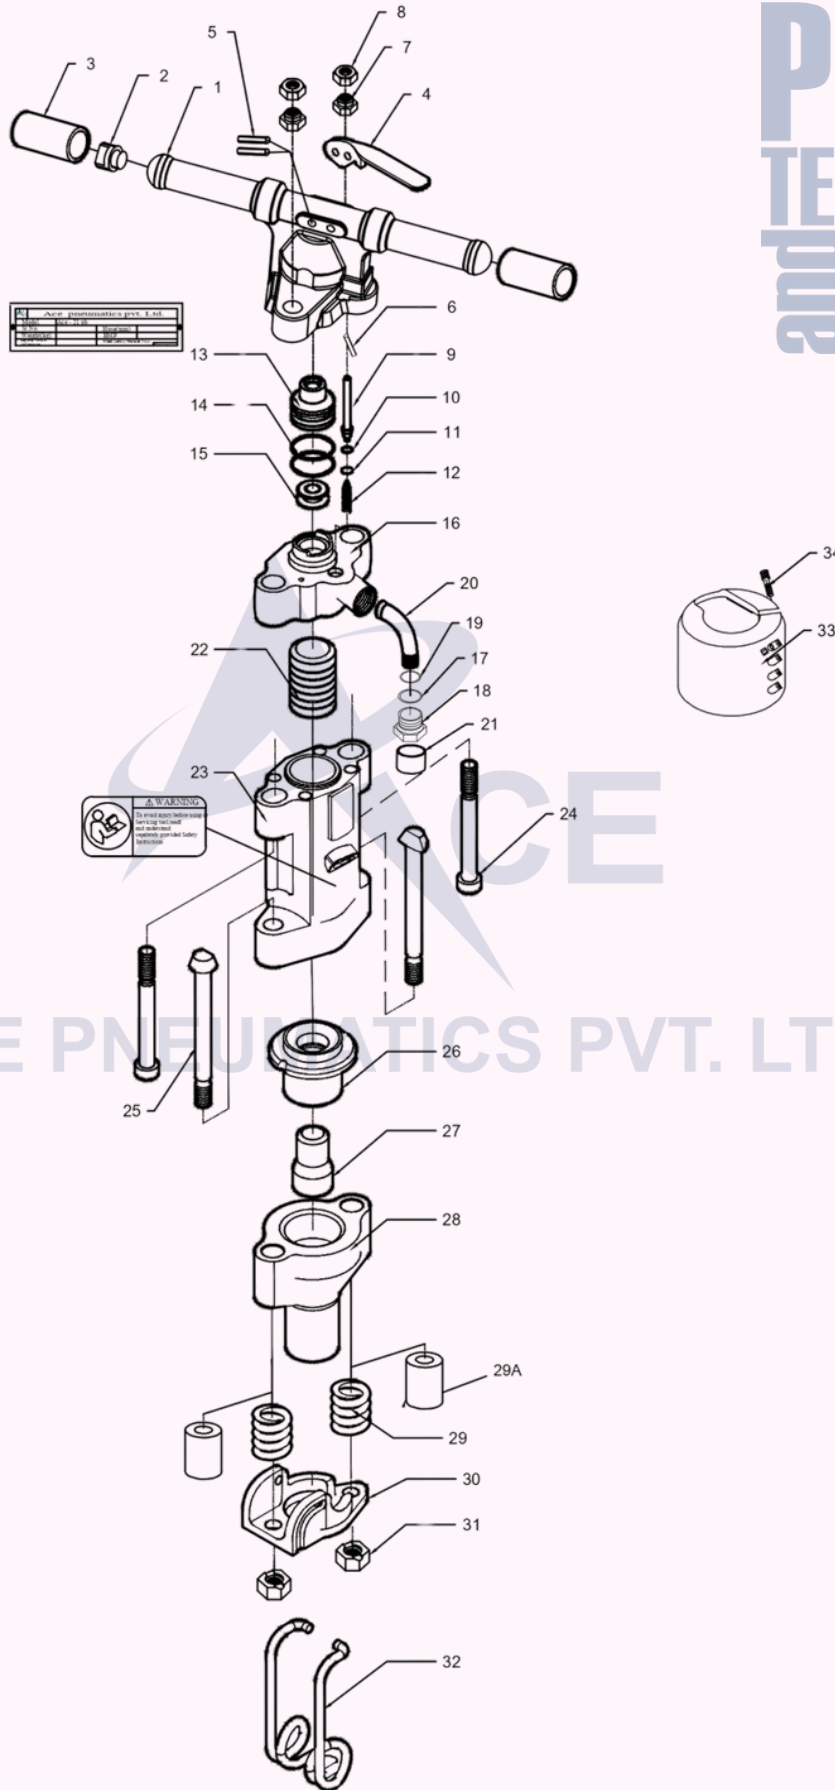

ACE PNEUMATICS PVT. LTD.

ACE PB 117 PAVING BREAKER

PARTS LIST

POWER TECHNOLOGY DUST TRUST

ACE PNEUMATICS PVT. LTD.

*Note :-All Manufacturer Name ,Notes and description are for reference only; listing does not imply their products . (Rev 05 Feb 2025)

ACE PB 117 PAVING BREAKER

SR. No.	PART NO.	OEM PART	DESCRIPTION	QTY/TOOL
1	211010	-	Back Head	1
2	211015	R000560	Oil Plug	1
3	211020	R005716	Backhead Handle Grip	2
4	211025	R005712	Throttle Lever	1
5	211030	R133433	Throttle Lever Pin	2
6	211035	R004976	Oil Regulating Plug	1
7	211040	R005689	Back Head Bolt-Nut (Male)	2
8	211045		Back Head Bolt-Nut (Female)	2
9	212010	-	Throttle Valve	1
10	212015	R098368	Throttle Valve Seat	1
11	212020	R098369	Throttle Valve Retaining Ring	1
12	212025	R005717	Throttle Valve Spring	1
13	212030	D7414441	Inside Valve Bushing	1
14	212035	H0364441	O ring I.V.Bushing	2
15	212040	D7305441	Valve	1
16	212045	R075193	Back Head Cylinder Spacer	1
17	212050	P103521	O Ring- (Adaptor)	1
18	212055	R000530	Air Swivel Nut	1
19	212060	R110317	O RING (Air Inlet Swivel)	1
20	212065	R085269	Air Inlet Swivel	1
21	212070	-	Cap (Air Swivel Nut)	1
22	212075	R000040	Piston	1
23	212080	R075185	Cylinder	1
24	212085	R075189	Back Head Bolt	2
25	213010	R005684	Front Head Bolt	2
26	213015	R075187	Anvil Block Bushing	1
27	213020	R075186	Anvil Block	1
28	213025	R005725	Front Head 1 1"/8 Hex	1
28A	213030	R005724	Front Head 1 1"/4 Hex	1
29	213035	R005729	Front Head Bolt Spring	2
29A	213036	-	Front Head Bolt PU Bush	2
30	213040	R005728	Steel Retainer Support	1
31	213045	R005721	Front Head Bolt Nut	2
32	213050	R005727	Steel Retainer	1
33	213055	-	Muffler Optional	1
34	213060	-	Screw (Allen Bolt) With Nut	4
A (1-6)	211000	Z8415441	Backhead Complete	
B (9-12)	212000	R045373	Throttle Valve Complete	
C (17-21)	213000	-	Swivel Assembly	
D (7,8 & 24)	214000	Z8415441	Back Head Bolt Complete	
E (25,31)	215000	3303 0050 38	Front Head Bolt Complete	

ACE RB