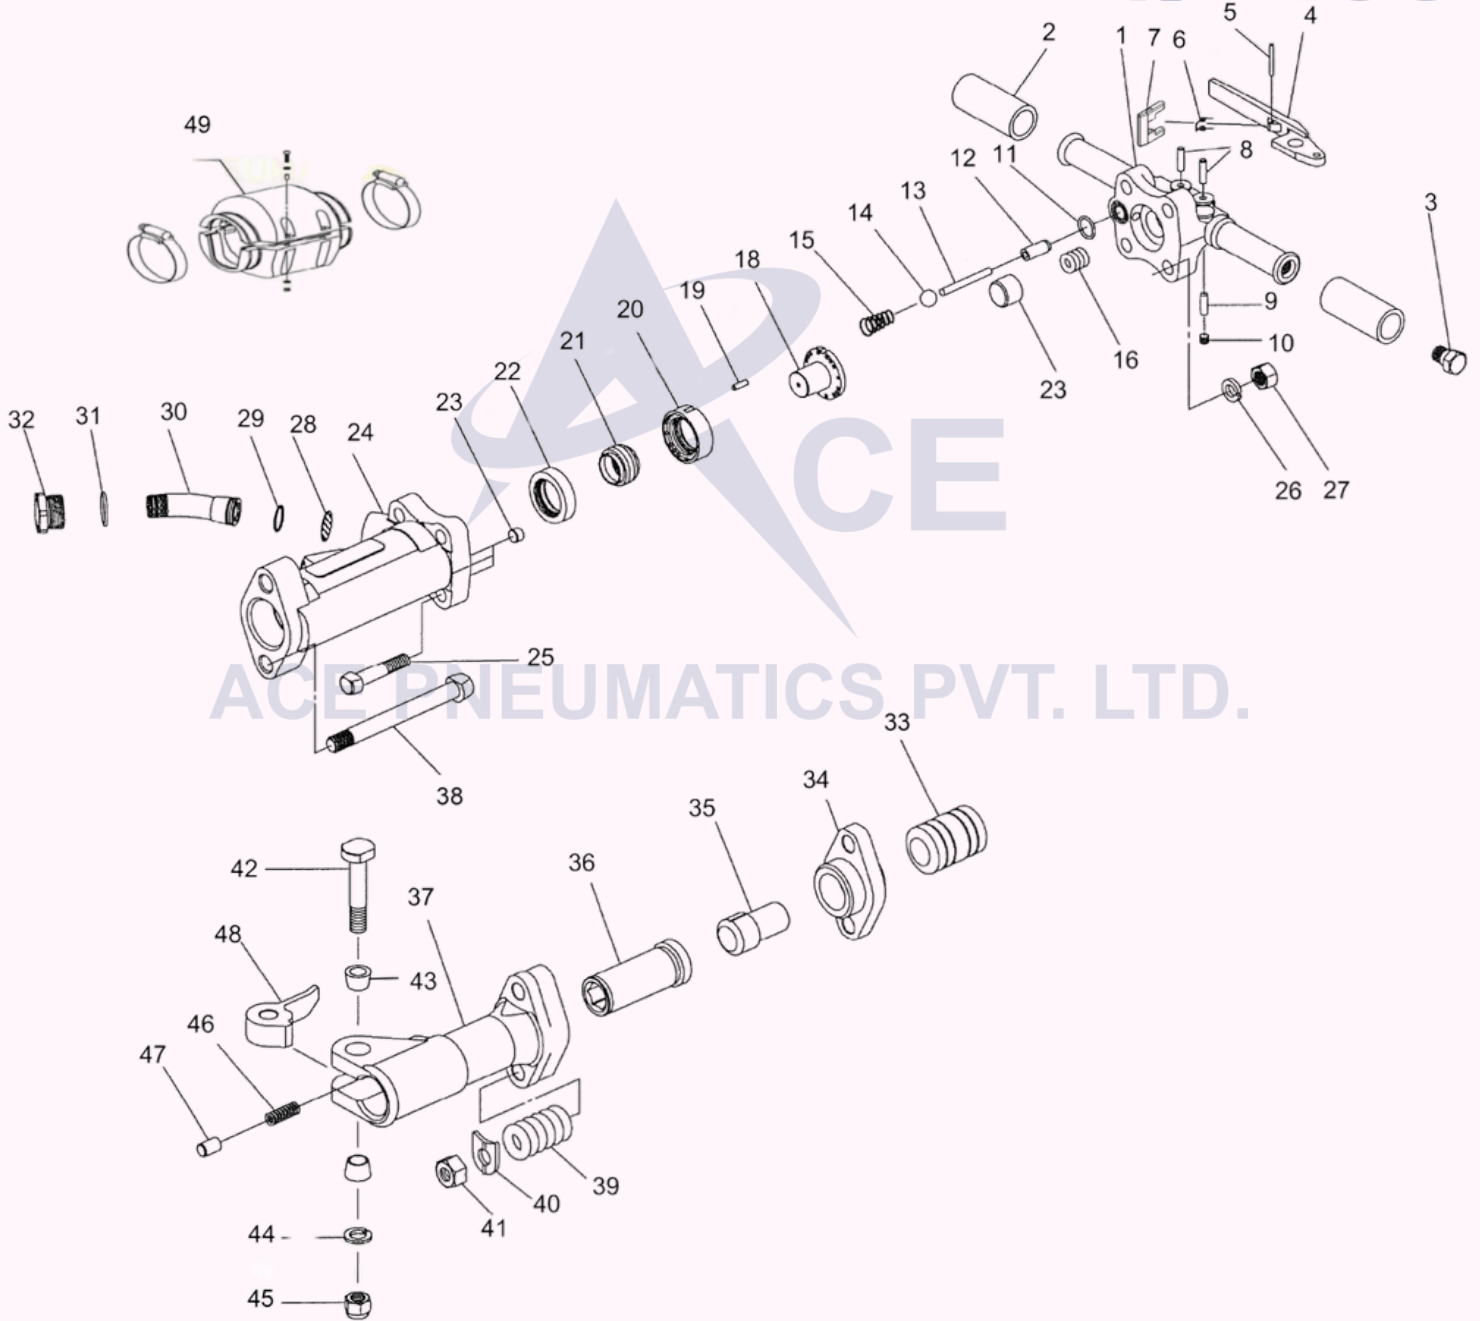

ACE PNEUMATICS PVT. LTD.

ACE TPB 73 PAVING BREAKER

POWER TECHNOLOGY TRUST

PARTS LIST

ACE
ACE PNEUMATICS PVT. LTD.

*Note :-All Manufacturer Name ,Notes and description are for reference only; listing does not imply their products . (Rev 05 Feb 2025)

ACE TPB 73 PAVING BREAKER

SR. No.	PART NO.	OEM PART NO.	DESCRIPTION	QTY/TOOL
1	601010	410241480	BACK HEAD	1
2	601015	136601011	BACK HEAD GRIP	2
3	601020	134905010	OIL PLUG NPTF 1/2	1
4	601025	410241311	THROTTLE LEVER	1
5	601030	130604040	SPRING PIN 4X40 (Pin Safety Lever)	1
6	601035	130801046	STOP LEVER SPRING (Spring Safety Lever)	1
7	601040	410241761	STOP LEVER (Lever Safety)	1
8	601045	410201330	THROTTLE LEVER PIN	2
9	601055	136101011	FELT OILER	1
10	601060	134901001	PIPE PLUG PP-2	1
11	601070	131105017	"O" RING 6227-17	1
12	601065	410201300	THROTTLE VALVE STEM GUIDE	1
13	601075	410241300	THROTTLE PIN	1
14	601080	130505048	POLYURETHENE RUBBER BALL 3/4"	1
15	601085	130801047	THROTTLE VALVE SPRING	1
16	601090	130801040	PLUNGER SPRING	1
17	601095	410241660	PLUNGER	1
18	602010	410241200	VALVE GUIDE	1
19	602015	130401035	VALVE CHEST DOWEL PIN	1
20	602020	410241190	VALVE CHEST	1
21	602025	410241150	VALVE	1
22	602030	410241170	VALVE SEAT	1
23	602035	136301011	CYLINDER PLUG	1
24	732040	410259010	CYLINDER	1
25	602045	131501015	BACK HEAD BOLT	4
26	602050	131301116	SPRING WASHER M16	4
27	602055	410241510	BACK HEAD BOLT NUT	4
28	602060	136801007	AIR INLET SCREEN	1
29	602065	131103023	O-RING S-29	1
30	602070	410271370	AIR INLET SWIVEL	1
31	602075	131102002	O-RING G-30	1
32	602080	410271390	AIR INLET SWIVEL NUT	1
33	602085	410241041	PISTON	1
34	602090	410241591	ANVIL BLOCK BUSHING (Tappet Seat)	1
35	602095	410241581	ANVIL BLOCK (Tappet)	1
36	603010	410241572	FRONT HEAD BUSHING 1-1/8"	1
36A	603010A	410245572	FRONT HEAD BUSHING 1-1/4"	1
37	603015		FRONT HEAD 1-1/8"	1
37A	603015A	410241531	FRONT HEAD 1-1/4"	1
38	603025	131501016	FRONT HEAD BOLT	2
39	603030	130801043	FRONT HEAD BOLT SPRING	2
40	603035	410241560	FRONT HEAD BOLT LOCK WASHER	2
41	603040	410241550	FRONT HEAD BOLT NUT	2
42	603045	10241620	LATCH BOLT (Retainer Bolt)	1
43	603050	136301010	TAPER BUSH	2
44	603055	131303048	SPRING WASHER (Plunger Spring)	1
45	603060	134601019	LATCH NUT (Retainer Bolt Nut)	1
46	603065	130801042	SPRING PLUNGER	1
47	603070	410241650	PLUNGER LATCH (Plunger Retainer Latch)	1
48	603075	410239610	LATCH RETAINER (Retainer Latch)	1
49	603080	41024187G	MUFFLER 1	1
A (1 - 10 & 12)	60101000		BACK HEAD COMPLETE	1
B (36,37,42 - 48)	60101010		FRONT HEAD 1-1/4"	2
C (36A,37A,42-48)	60101020		FRONT HEAD 1-1/8"	1

Rivet Buster