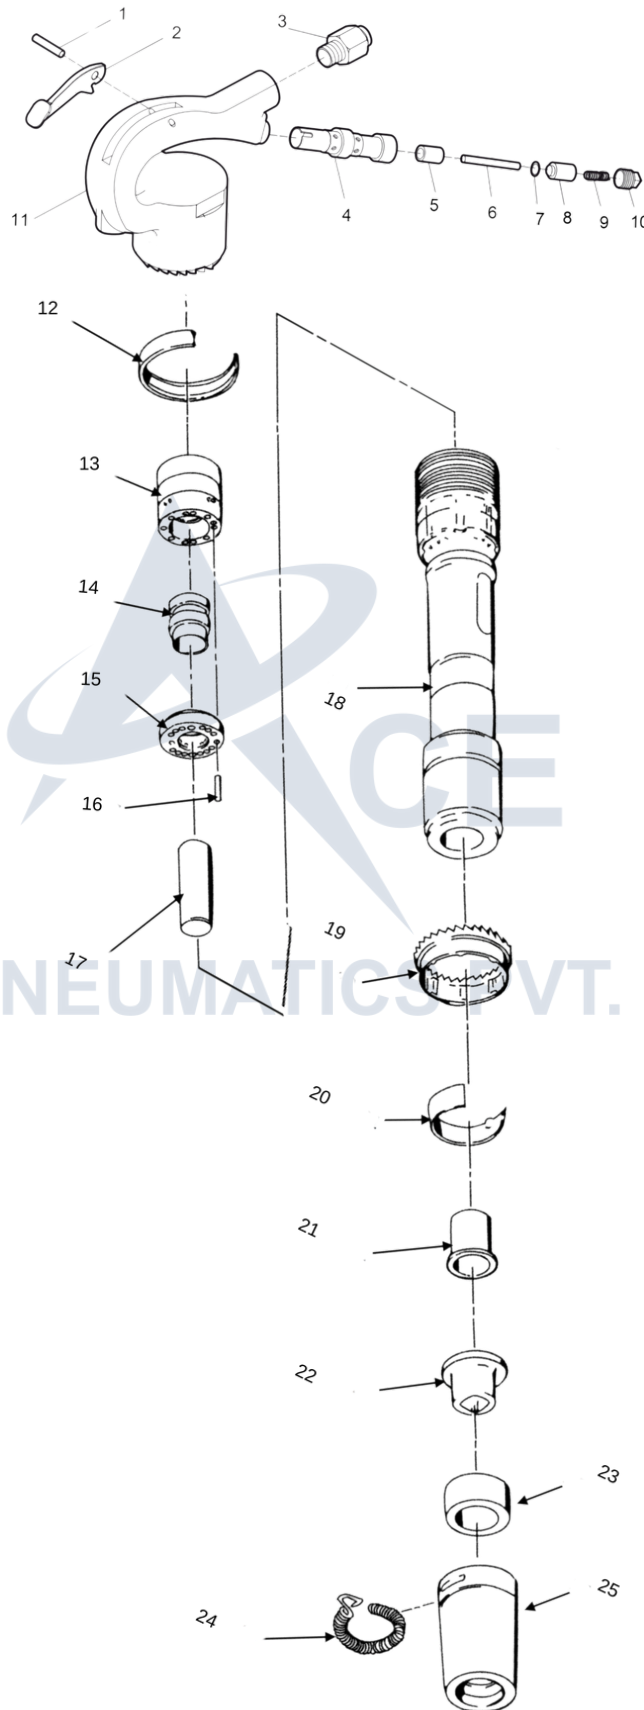

ACE PNEUMATICS PVT. LTD.

ACE RB 4160P/4140P RIVET BUSTER

PARTS LIST

POWER
TECHNOLOGY
TRUST

ACE PNEUMATICS PVT. LTD.

ACE RB 4160P/4140P RIVET BUSTER

SR. NO.	PART NO.	OEM PART NO.	DESCRIPTION	QTY
1	111015	P001915	PIN- THROTTLE LEVER	1
2	111010	P001982	THROTTLE LEVER	1
3	111020	P001995	AIR INLET BUSH (3/8" NPT)	1
3A			AIR INLET BUSH (1/2" NPT)	1
4	112010	-	THROTTLE VALVE TUBE	1
5	112015	P004839	THROTTLE VALVE BUSH	1
6	113010	P004834	THROTTLE VALVE PUSH PIN	1
7	113015	P083071	THROTTLE VALVE "O" RING	1
8	113020		THROTTLE VALVE	1
9	113025	P001853	THROTTLE VALVE SPRING	1
10	113030	P001873	THROTTLE VALVE PLUG	1
11	113035		HANDLE	1
12	113070D	3161	SPRING CLIP	1
13	113075D	3156	VALVE CASE	1
14	113080D	3157	VALVE	1
15	113085D	3158	VALVE CASE LID	1
16	113090D	16592	DOWEL PIN	1
17		9245 9967 85	PISTON 133-6"	1
17A	113095C		Piston 4140-4"	1
18		9245 9999 22	CYLINDER 133-6"	1
18A	113110C	-	Cylinder 4140-4"	1
19	113115D	3162	LOCK COLLAR	1
20	113120D	3163	EXHAUST DEFLECTOR	1
21	113125D	4374	UPPER SLEEVE	1
22	113130D	3171	LOWER SLEEVE	1
23	113135D	3170	RUBBER BUMPER	1
24	113140D	2994	LOCK SPRING	1
25	113145D	5734	RETAINER	1
A	113150D		VALVE CASE COMPLETE	1

Rivet Buster

Pick Hammer

Jackleg Drill

Sinker Drill

Paving Breaker