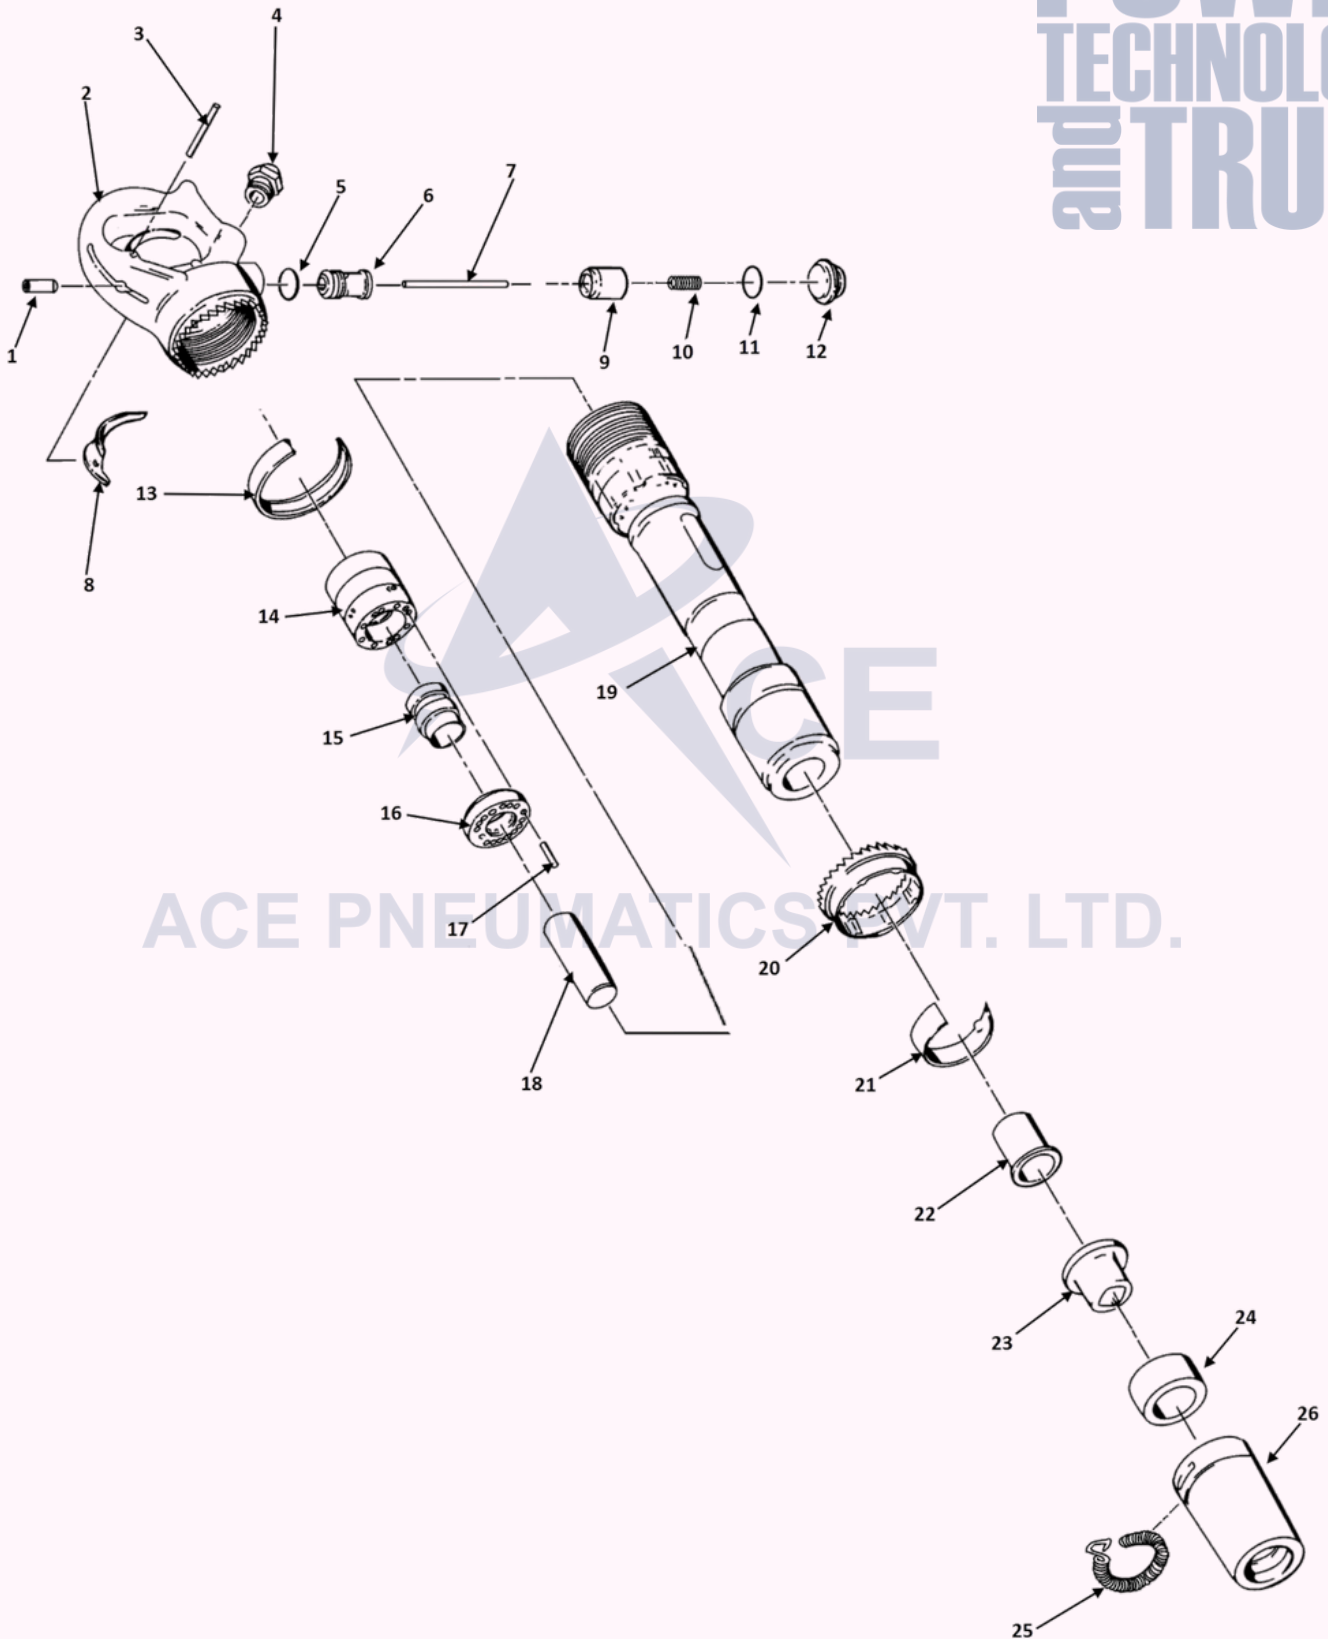

ACE PNEUMATICS PVT. LTD.

ACE RB 133/ 1133/4160/4140D RIVET BUSTER

PARTS LIST

POWER TECHNOLOGY TRUST

ACE PNEUMATICS PVT. LTD.

ACE RB 133/1133/4160/4140D RIVET BUSTER

SR. No.	PART NO.	OEM PART NO.	DESCRIPTION	QTY/TOOL
1	113010D	4491	Throttle Valve Bush	1
2	113015D	3155	Handle	1
3	113020D	3146	Throttle Lever Pin	1
4	113025D	18651	Air Inlet Bush	1
5	113030D	1269	Tube "O ring"	1
6	113035D	8513	Tube	1
7	113040D	3150	Push Pin	1
8	113045D	3147	Throttle Lever	1
9	113050D	3151	Throttle Valve	1
10	113055D	215	Throttle Valve Spring	1
11	113060D	1269	Throttle Valve O Ring	1
12	113065D	18651	Throttle Valve Plug	1
13	113070D	3161	Spring Clip	1
14	113075D	3156	Valve Case	1
15	113080D	3157	Valve	1
16	113085D	3158	Valve Case Lid	1
17	113090D	16592	Dowel Pin	1
18	113095D	18229	Piston 133-8"	1
18A	113095A	18814	Piston 1133-11"	1
18B	113095B	1280582331	Piston 1133-6"	1
18C	113095C	-	Piston 4140-4"	1
19	113110D	18893	Cylinder 133-8"	1
19A	113110A	18894	Cylinder 1133-11"	1
19B	113110B	1280582329	Cylinder 4160-6"	1
19C	113110C	-	Cylinder 4140-4"	1
20	113115D	3162	Lock Collar	1
21	113120D	3163	Exhaust Deflector	1
22	113125D	4374	Upper Sleeve	1
23	113130D	3171	Lower Sleeve	1
24	113135D	3170	Rubber Bumper	1
25	113140D	2994	Lock Spring	1
26	113145D	5734	Retainer	1
27	113150D		Valve Case Complete	1

Rivet Buster